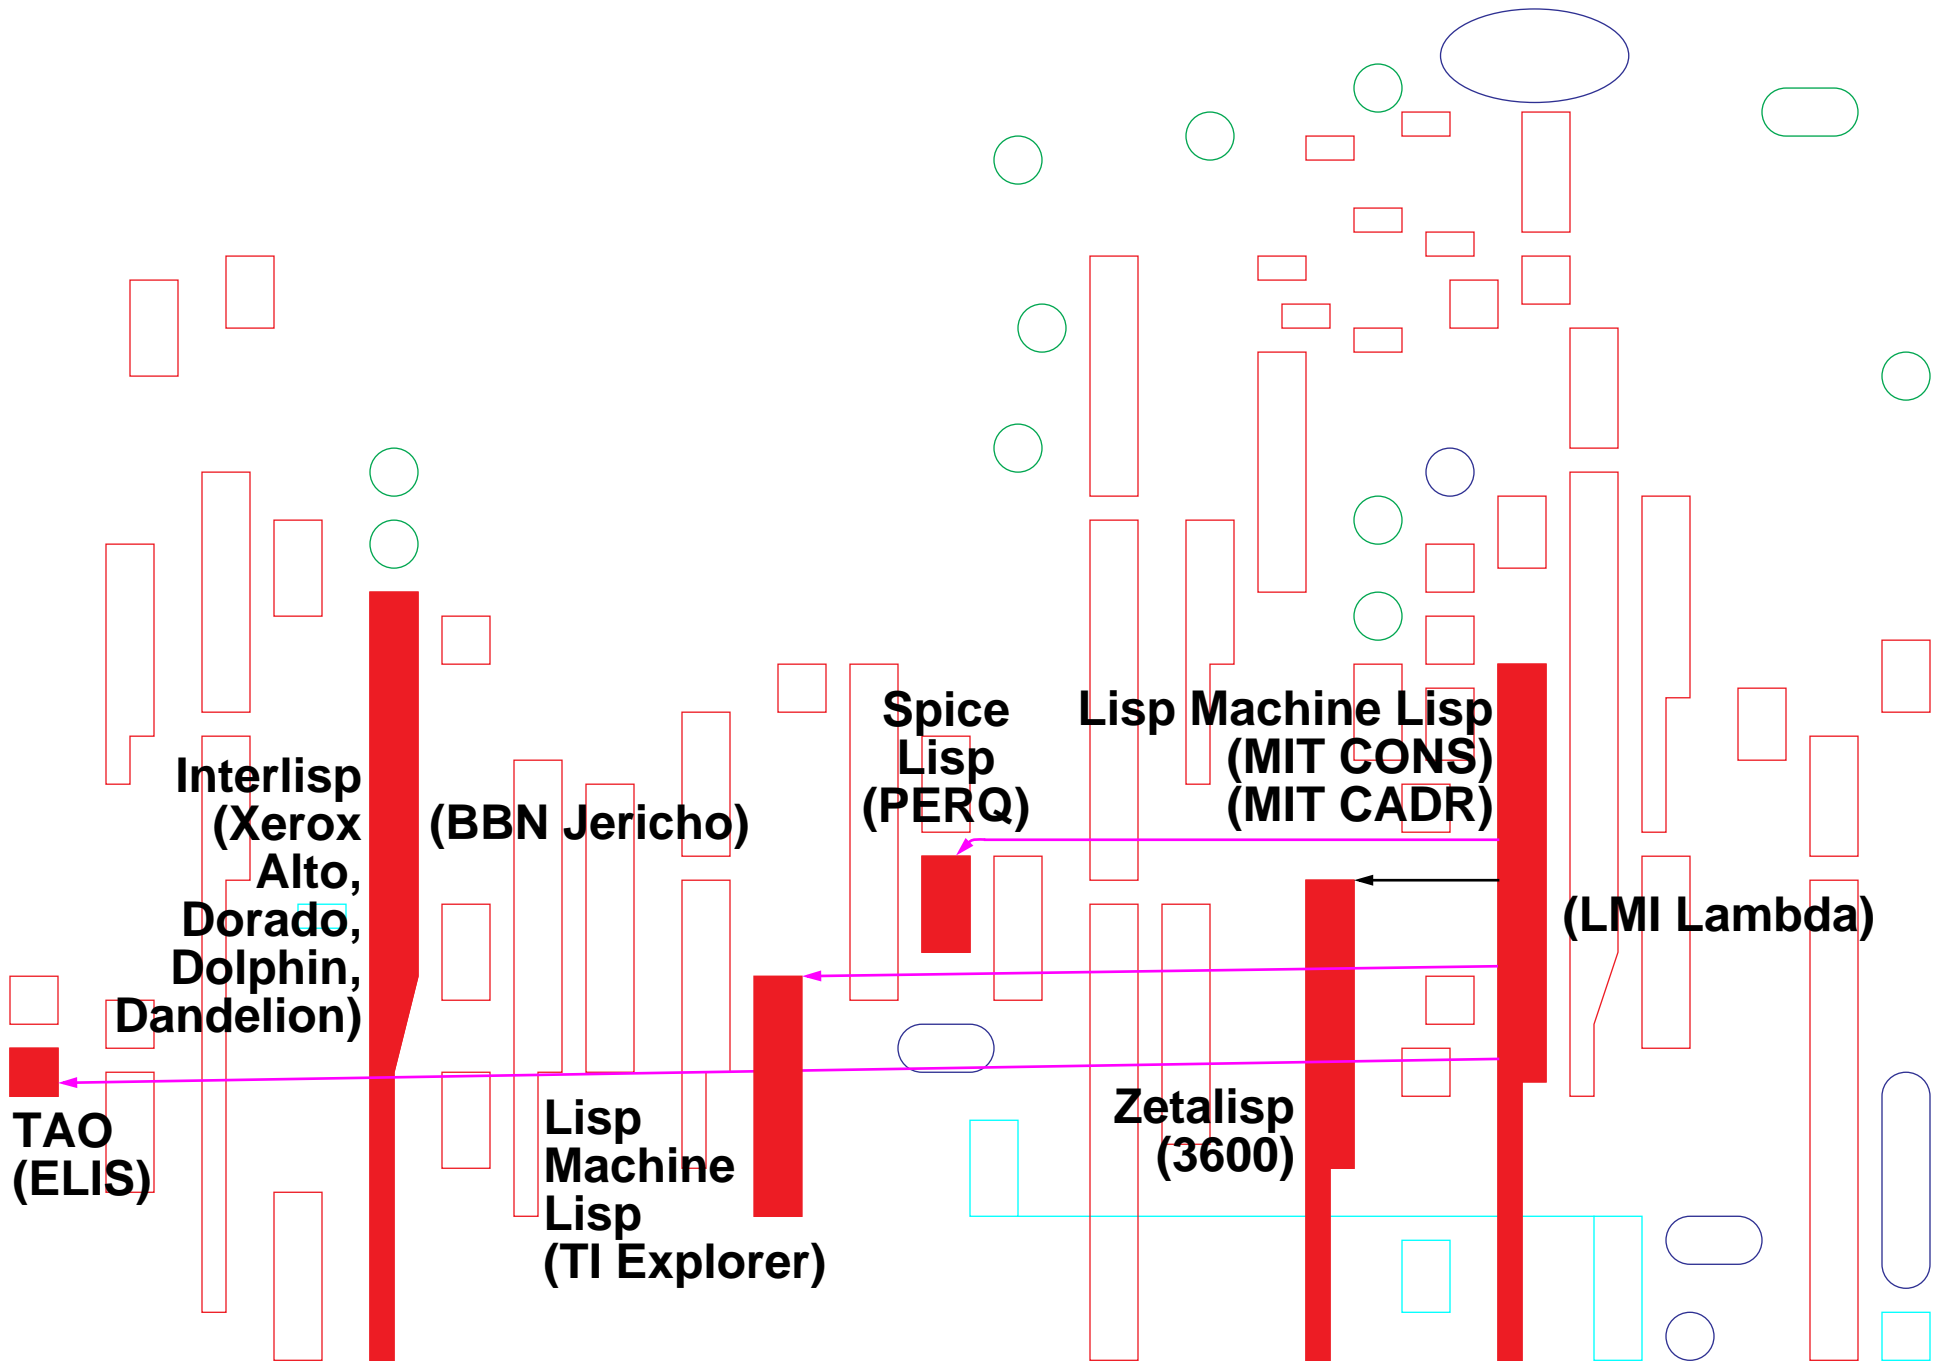

Direct Relationships

LISP Family Graph

LISP 1.5 Family

MacLisp Family

IBM Lisp Family

Interlisp Family

Lisp Machines

Object-Oriented Influence

Lambda Calculus Influence

Church, 1941

λ

Lisp 1.5

Landin
(SECD,
ISWIM)

Evans (PAL)

Reynolds
(Definitional
Interpreters)

Lisp370

Scheme

HOPE

ML

Standard ML

Standard ML of New Jersey

Haskell

FORTRAN Influence

John McCarthy

Guy Steele

Dave Moon

Jon L White